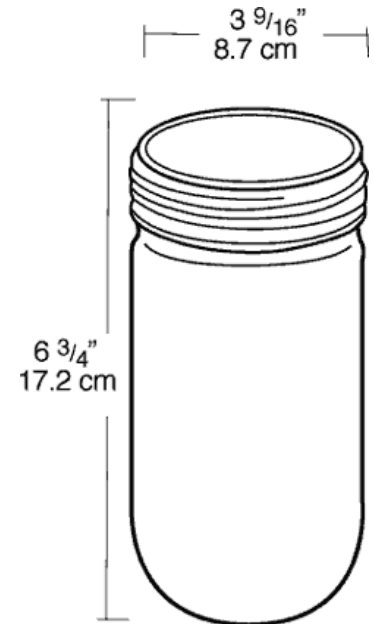

Maximum Wattage:

150 watts

Patents:

RAB sensor and fixture designs are protected under U.S. and International Intellectual Property laws

Color:

Blue

Weight:

1.2

DIMENSIONS

Note: Specifications may change without notice