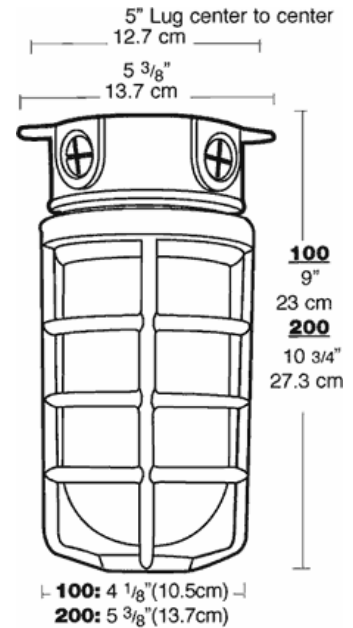

VX100DGB/F13

JOB NAME: _____
 DATE: _____
 TYPE: _____

DESCRIPTION

Box mount, die cast aluminum with built-in junction box and sturdy mounting lugs. Medium base socket, 1/2" or 3/4" NPS hub size and a variety of globes.

Ballast Minimum Starting Temperature:
32

Colored Globe Maximum Watts:

100 watts

Die Cast Guard:

Supplied with one piece black die cast guard with set screw

F13:

Compact Fluorescent 13W

Maximum Watts:

150 watts

Patents:

RAB sensor and fixture designs are protected under U.S. and International Intellectual Property laws.

Color:

Black

Weight:

3.3

DIMENSIONS

ORDERING INFORMATION

| Compact Fluorescent Lamp supplied with fixture | Total Watts | Lamp Type | Lamp Base | Ballast | Starting Amps/ Operating Amps | | | | Input Watts | LAMP ANSI | Initial Lumens | Lamp Hours |
|---|----------------|--------------|--------------|----------|-------------------------------|------|------|------|----------------|--------------|-------------------|---------------|
| | | | | | 120V | 208V | 240V | 277V | | | | |
| | 13 | 13W Quad | GX23 | NPF 120V | 0.35 | | | | 17 | 825 | 10000 | |