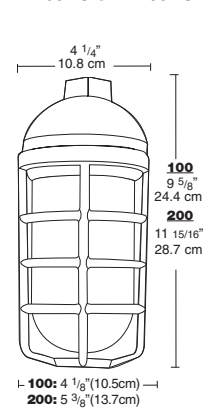

VP100DG & VP200DG