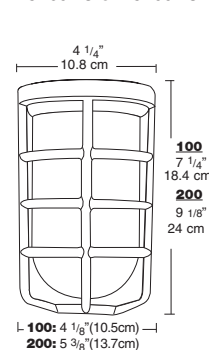

For Natural, no suffix needed.

Dimensions

VX100DG & VX200DG

VP100DG & VP200DG

VC100DG & VC200DG

VCADPLT Adapter plate (VC fixtures only)

VLX100DG & VLX200DG