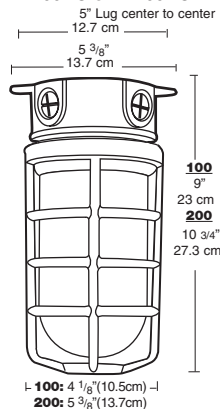

For Natural, no suffix needed.

Dimensions

VX100DG & VX200DG

VP100DG & VP200DG

VC100DG & VC200DG

VCADPLT Adapter plate (VC fixtures only)

VLX100DG & VLX200DG