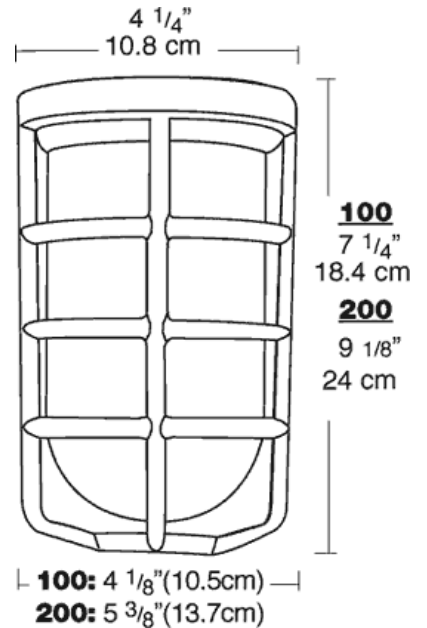

## DESCRIPTION

Die cast aluminum construction. Mounts to existing surface or recessed 4" boxes Adapter plate provided. Medium base socket and a variety of globes. Incandescent up to 150 watts (lamp not supplied). CFL: 13 or 22 watts (Lamp supplied).

### Maximum Watts:

150 watts

### Weight:

4.34

## DIMENSIONS