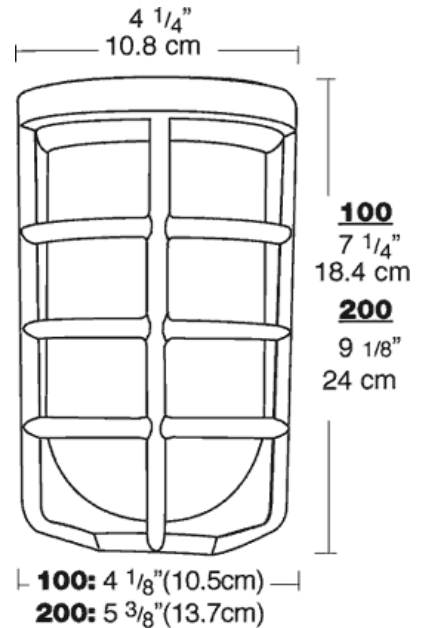

VC100B

JOB NAME: _____

DATE: _____

TYPE: _____

DESCRIPTION

Die cast aluminum construction. Mounts to existing surface or recessed 4" boxes Adapter plate provided. Medium base socket and a variety of globes. Incandescent up to 150 watts (lamp not supplied). CFL: 13 or 22 watts (Lamp supplied).

Colored Globe Maximum Watts:

100 watts

Maximum Watts:

100 watts

No Guard Supplied

Color:

Black

UL Listing:

Patents:

RAB sensor and fixture designs are protected under U.S. and International Intellectual Property laws.

Weight:

2.17

DIMENSIONS

ORDERING INFORMATION

Total Watts	Lamp Type	Lamp Base	Ballast	Starting Amps/ Operating Amps				Input Watts	LAMP ANSI	Initial Lumens	Lamp Hours
				120V	208V	240V	277V				
100	A19	Medium	0	0	0	0	0	0	0	0	