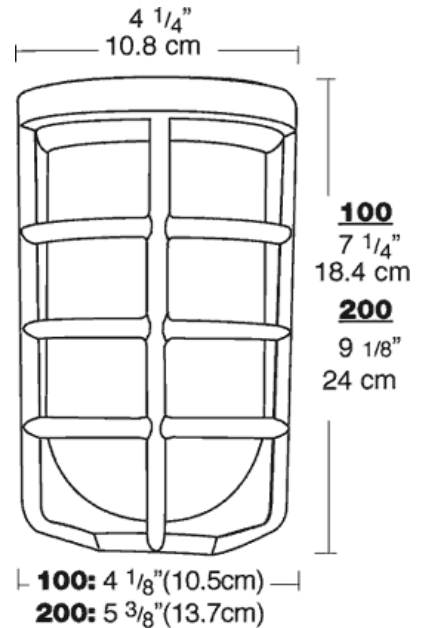

VC100

JOB NAME: _____

DATE: _____

TYPE: _____

DESCRIPTION

Die cast aluminum construction. Mounts to existing surface or recessed 4" boxes Adapter plate provided. Medium base socket and a variety of globes. Incandescent up to 150 watts (lamp not supplied). CFL: 13 or 22 watts (Lamp supplied).

Colored Globe Maximum Watts:

100 watts

Maximum Watts:

100 watts

No Guard Supplied

Color:

Natural

UL Listing:

Patents:

RAB sensor and fixture designs are protected under U.S. and International Intellectual Property laws.

Weight:

2.17

DIMENSIONS

ORDERING INFORMATION

Total Watts	Lamp Type	Lamp Base	Ballast	Starting Amps/ Operating Amps				Input Watts	LAMP ANSI	Initial Lumens	Lamp Hours
				120V	208V	240V	277V				
100	A19	Medium	0	0	0	0	0	0	0	0	