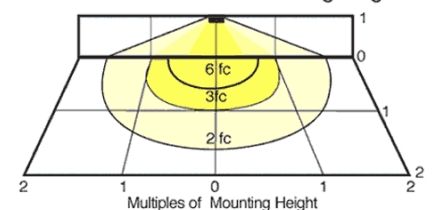

Color:

Clear

Weight:

5.2

PHOTOMETRIC

150w Incandescent @ 8' Mounting Height

Mounting Height	Multiplier
8'	1.0
9'	.8
10'	.7
12'	.4
14'	.3

Watts	Multiplier	Incan	CFL
60	.4		
75	.5		
120	.7		
150	1.0		
52	1.5		