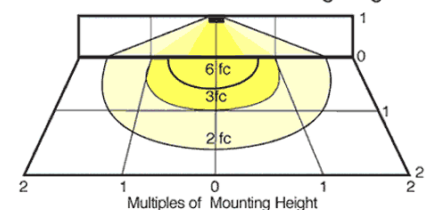

Color:

Clear

Weight:

5

PHOTOMETRIC

150w Incandescent @ 8' Mounting Height

Mounting Height	Multiplier
8'	1.0
9'	.8
10'	.7
12'	.4
14'	.3

Watts	Multiplier
60	.4
75	.5
120	.7
150	1.0
52	1.5