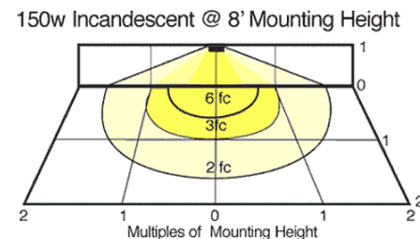

Color:

Clear

Weight:

3.9

PHOTOMETRIC

Mounting Height	Multiplier
8'	1.0
9'	.8
10'	.7
12'	.4
14'	.3

Watts	Multiplier
60	.4
75	.5
120	.7
150	1.0
52	1.5

ORDERING INFORMATION