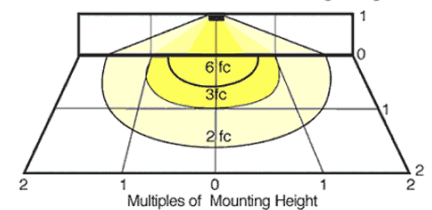

Color:

Clear

Weight:

5.5

PHOTOMETRIC

150w Incandescent @ 8' Mounting Height

Mounting Height	Multiplier
8'	1.0
9'	.8
10'	.7
12'	.4
14'	.3

Watts	Multiplier	Incan	CFL
60	.4		
75	.5		
120	.7		
150	1.0		
52		1.5	