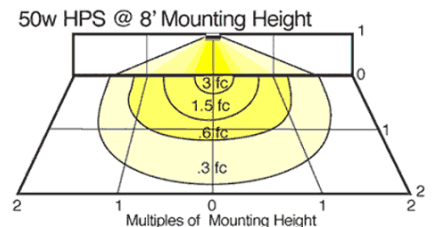

Bronze

Weight:

4.6

DIMENSIONS

PHOTOMETRIC

Mounting Height	Multiplier	Multiplier		
		Watts	HPS	CFL
8'	1.0	35	.6	
9'	.8	50	1.0	
10'	.7	13		.2
12'	.4	26		.4
14'	.3			

ORDERING INFORMATION

Compact Fluorescent Lamp supplied with fixture	Total Watts	Lamp Type	Lamp Base	Ballast	Starting Amps/ Operating Amps				Input Watts	LAMP ANSI	Initial Lumens	Lamp Hours
					120V	208V	240V	277V				
	13	13W	GX23	NPF 120V	.4/3				16		900	10000
Factory Installed Options Add suffix to Catalog Number				Swivel Photocontrol (/PCS) Quartz Restrike (HPS & MH only) (/QR)				Mini Motion Sensor (/MS) Button Photocontrol (/PC)				