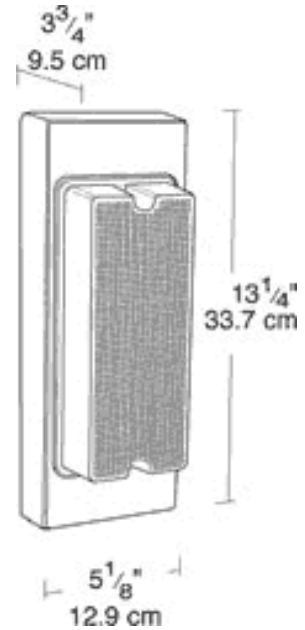

VAN6F13/PC

JOB NAME: _____

DATE: _____

TYPE: _____

DESCRIPTION

Versatile wall and ceiling fixture in 13 and 26 watt fluorescent. Housing is die cast aluminum bronze finish with clear vandalproof polycarbonate refractor. Photocontrol & sensor models available. Lamp supplied.

Ballast Minimum Starting Temperature:
32

Sockets:

HPS: Medium base 4kv Pulse Rated Glazed porcelain CFL: Plug-in type, thermoplastic

UL Listing:

Suitable for wet locations. Fixtures can be wired with 90° C supply wiring if supply wires are routed 3" away from ballast.

F13:

Compact Fluorescent 13W

Patents:

RAB sensor and fixture designs are protected under U.S. and International Intellectual Property laws.

Photocontrol:

Button Photocontrol installed and wired for 120V

Color:

Bronze

Weight:

4.6

DIMENSIONS

PHOTOMETRIC

Mounting Height	Multiplier	Multiplier		
		Watts	HPS	CFL
8'	1.0	35	.6	
9'	.8	50	1.0	
10'	.7	13		.2
12'	.4	26		.4
14'	.3			

ORDERING INFORMATION

Compact Fluorescent Lamp supplied with fixture	Total Watts	Lamp Type	Lamp Base	Ballast	Starting Amps/ Operating Amps				Input Watts	LAMP ANSI	Initial Lumens	Lamp Hours
					120V	208V	240V	277V				
	13	13W	GX23	NPF 120V	.4/3				16		900	10000
Factory Installed Options Add suffix to Catalog Number				Swivel Photocontrol (/PCS) Quartz Restrike (HPS & MH only) (/QR)				Mini Motion Sensor (/MS) Button Photocontrol (/PC)				