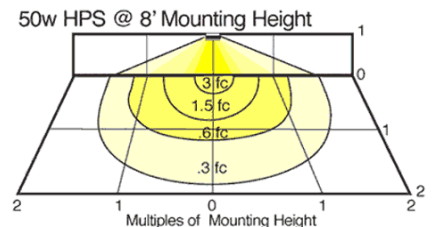

Color:

Bronze

Weight:

4.6

DIMENSIONS

PHOTOMETRIC

Mounting Height	Multiplier	Multiplier	
		Watts	HPS CFL
8'	1.0	35	.6
9'	.8	50	1.0
10'	.7	13	.2
12'	.4	26	.4
14'	.3		

ORDERING INFORMATION