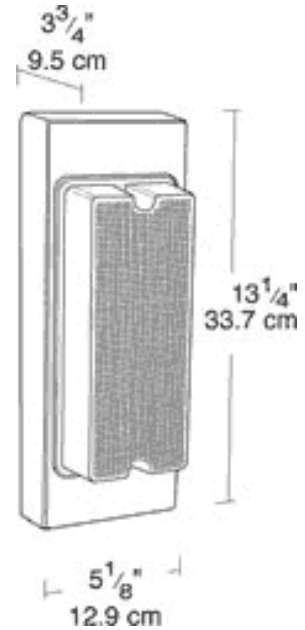

VAN6F13

JOB NAME: _____

DATE: _____

TYPE: _____

DESCRIPTION

Versatile wall and ceiling fixture in 13 and 26 watt fluorescent. Housing is die cast aluminum bronze finish with clear vandalproof polycarbonate refractor. Photocontrol & sensor models available. Lamp supplied.

Sockets:

HPS: Medium base 4kv Pulse Rated Glazed porcelain CFL: Plug-in type, thermoplastic

UL Listing:

Suitable for wet locations. Fixtures can be wired with 90° C supply wiring if supply wires are routed 3" away from ballast.

Ballast Minimum Starting Temperature:

32

F13:

Compact Fluorescent 13W

Patents:

RAB sensor and fixture designs are protected under U.S. and International Intellectual Property laws

Starting Temperature:

0° F

Color:

Bronze

Weight:

4.6

DIMENSIONS

PHOTOMETRIC

Mounting Height	Multiplier	Multiplier	
		Watts	HPS CFL
8'	1.0	35	.6
9'	.8	50	1.0
10'	.7	13	.2
12'	.4	26	.4
14'	.3		

ORDERING INFORMATION