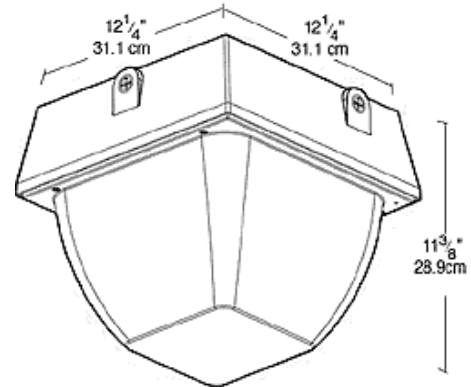

DESCRIPTION

Large size ceiling mount fixture: Increased wattage to 200W MH PS. Vertical lamp HID. Adjustable, 4-way glare guard & "No Bend" conduit entrance. Excellent heat control eliminates heat problems. Housing is die cast aluminum with clear vandalproof polycarbonate refractor. Lamps supplied.

SPECIFICATIONS

HID Quartz restrike:

Add suffix "/QR" to Van3 (50w restrike) or Van5 (100w restrike) for HOT restrike. Provides immediate illumination in case of momentary power failure

Housings:

Die cast aluminum with powder coat bronze or white finish

Reflectors / Backplate:

Heavy gauge cold rolled steel with high reflectance baked white enamel

Refractor:

Injection molded polycarbonate, designed for maximum structural strength

Screws:

Tamperproof center pin Torx-head and slotted Phillips head stainless steel screws provided. Be sure to order your Torx screwdriver (Catalog # VANDRIVER)

Sockets:

Medium base 4kv Pulse Rated Glazed porcelain

UL Listing:

Suitable for wet locations. Fixtures can be wired with 90° C supply wiring if supply wires are routed 3" away from ballast.

Patents:

The unique RAB VAN5 is protected by U.S. Patent D547,484; China Patent ZL200630133218.0; Taiwan Patent D121,295 and Canada Patent D115,523.

Photocontrol:

Button Photocontrol installed and wired for 120V

Quad Tap:

Fixture works with 120, 208, 240, and 277 volts

Color:

Bronze

Weight:

13.6

DIMENSIONS