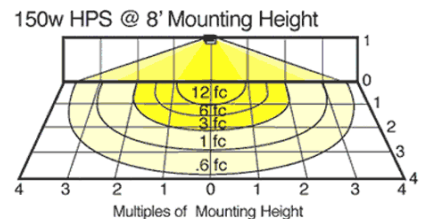

DIMENSIONS

PHOTOMETRIC

Mounting Height	Multiplier	Watts	Multiplier HPS	MH	CFL
8'	1.0	64			.3
9'	.8	84			.4
10'	.7	96			.5
12'	.4	100	.6	.6	
14'	.3	150	1.0	.8	
		175		.9	

ORDERING INFORMATION

High Pressure Sodium
Lamp supplied with fixture