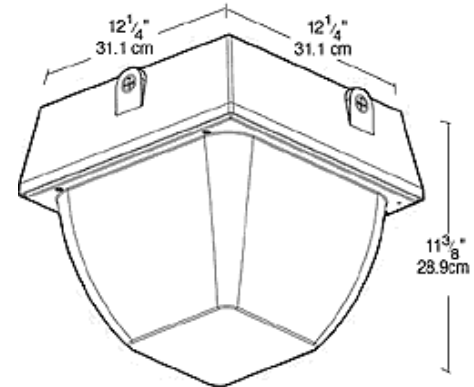

VAN5SH70QTW/P

JOB NAME: _____
 DATE: _____
 TYPE: _____

DESCRIPTION

Large size ceiling mount fixture: Increased wattage to 200W MH PS. Vertical lamp HID. Adjustable, 4-way glare guard & "No Bend" conduit entrance. Excellent heat control eliminates heat problems. Housing is die cast aluminum with clear vandalproof polycarbonate refractor. Lamps supplied.

Photocontrol:

Button Photocontrol installed and wired for 120V

Quad Tap:

Fixture works with 120, 208, 240, and 277 volts

Color:

White

Weight:

13.55

DIMENSIONS

PHOTOMETRIC

Mounting Height	Multiplier	Watts	Multiplier HPS	MH	CFL
8'	1.0	64			.3
9'	.8	84			.4
10'	.7	96			.5
12'	.4	100	.6	.6	
14'	.3	150	1.0	.8	
		175		.9	

ORDERING INFORMATION

High Pressure Sodium
 Lamp supplied with fixture