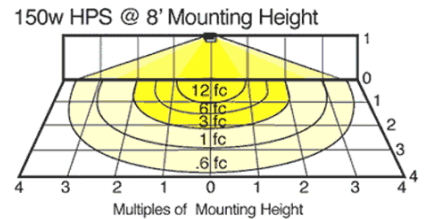

DIMENSIONS

PHOTOMETRIC

Mounting Height	Multiplier	Watts	Multiplier HPS	MH	CFL
8'	1.0	64			.3
9'	.8	84			.4
10'	.7	96			.5
12'	.4	100	.6	.6	
14'	.3	150	1.0	.8	
		175		.9	

ORDERING INFORMATION

High Pressure Sodium
 Lamp supplied with fixture