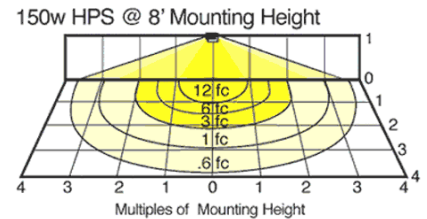

Quad Tap:

Fixture works with 120, 208, 240 and 277 Volts

Color:

White

Weight:

13.55

DIMENSIONS

PHOTOMETRIC