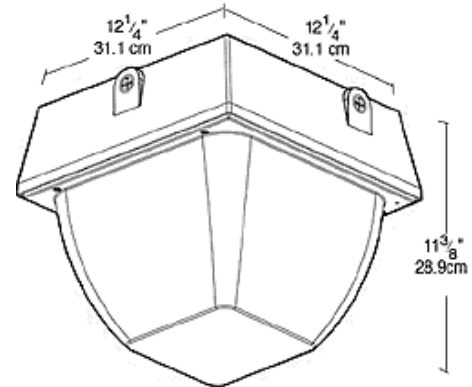

VAN5SH70QTW

JOB NAME: _____
 DATE: _____
 TYPE: _____

DESCRIPTION

Large size ceiling mount fixture: Increased wattage to 200W MH PS. Vertical lamp HID. Adjustable, 4-way glare guard & "No Bend" conduit entrance. Excellent heat control eliminates heat problems. Housing is die cast aluminum with clear vandalproof polycarbonate refractor. Lamps supplied.

Quad Tap:

Fixture works with 120, 208, 240 and 277 Volts

Color:

White

Weight:

13.55

DIMENSIONS

PHOTOMETRIC