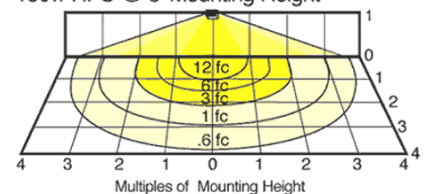

PHOTOMETRIC

150w HPS @ 8' Mounting Height

Mounting Height	Multiplier	Watts	Multiplier	HPS	MH	CFL
8'	1.0	64				.3
9'	.8	84				.4
10'	.7	96				.5
12'	.4	100	.6			.6
14'	.3	150	1.0			.8
		175				.9

ORDERING INFORMATION

High Pressure Sodium
Lamp supplied with fixture

Total Watts	Lamp Type	Lamp Base	Ballast
70	ED17	Medium	HX-HPF QT

Starting Amps/ Operating Amps			
120V	208V	240V	277V
.8/.9	.5/.5	.4/.4	.4/.4

Input Watts	LAMP ANSI	Initial Lumens	Lamp Hours
91	S62	6400	24000

Factory Installed Options
Add suffix to Catalog Number

Swivel Photocontrol (/PCS)
Quartz Restrike (HPS & MH only) (/QR)

Mini Motion Sensor (/MS)
Button Photocontrol (/PC)

Note: Specifications may change without notice