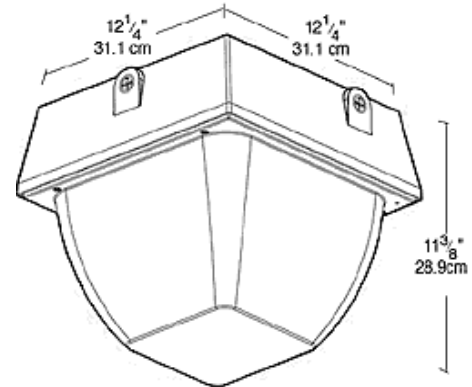

VAN5SH150QT/QR

JOB NAME: _____

DATE: _____

TYPE: _____

DESCRIPTION

Large size ceiling mount fixture: Increased wattage to 200W MH PS. Vertical lamp HID. Adjustable, 4-way glare guard & "No Bend" conduit entrance. Excellent heat control eliminates heat problems. Housing is die cast aluminum with clear vandalproof polycarbonate refractor. Lamps supplied.

DIMENSIONS

PHOTOMETRIC

Mounting Height	Multiplier	Watts	Multiplier	HPS	MH	CFL
8'	1.0	64				.3
9'	.8	84				.4
10'	.7	96				.5
12'	.4	100	.6			.6
14'	.3	150	1.0			.8
		175				.9

ORDERING INFORMATION

High Pressure Sodium
Lamp supplied with fixture