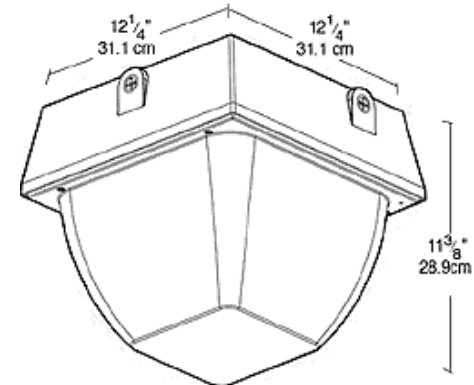

VAN5SH150QT/PC

JOB NAME: _____

DATE: _____

TYPE: _____

DESCRIPTION

Large size ceiling mount fixture: Increased wattage to 200W MH PS. Vertical lamp HID. Adjustable, 4-way glare guard & "No Bend" conduit entrance. Excellent heat control eliminates heat problems. Housing is die cast aluminum with clear vandalproof polycarbonate refractor. Lamps supplied.

DIMENSIONS

PHOTOMETRIC

Mounting Height	Multiplier	Watts	Multiplier	HPS	MH	CFL
8'	1.0	64				.3
9'	.8	84				.4
10'	.7	96				.5
12'	.4	100	.6			.6
14'	.3	150	1.0			.8
		175				.9

ORDERING INFORMATION

High Pressure Sodium
Lamp supplied with fixture