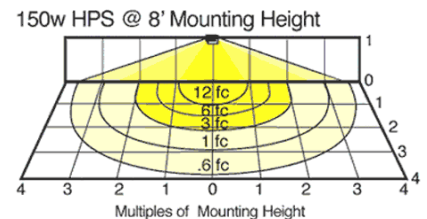

DIMENSIONS

PHOTOMETRIC

Mounting Height	Multiplier	Watts	Multiplier	HPS	MH	CFL
8'	1.0	64				.3
9'	.8	84				.4
10'	.7	96				.5
12'	.4	100	.6			.6
14'	.3	150	1.0			.8
		175				.9

ORDERING INFORMATION

High Pressure Sodium
Lamp supplied with fixture