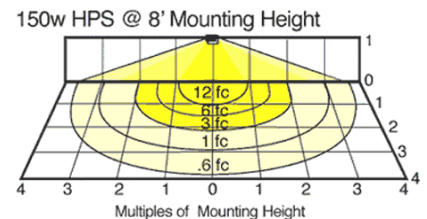

DIMENSIONS

PHOTOMETRIC

Mounting Height	Multiplier	Watts	Multiplier	HPS	MH	CFL
8'	1.0	64				.3
9'	.8	84				.4
10'	.7	96				.5
12'	.4	100	.6			.6
14'	.3	150	1.0			.8
		175				.9

ORDERING INFORMATION

High Pressure Sodium
 Lamp supplied with fixture