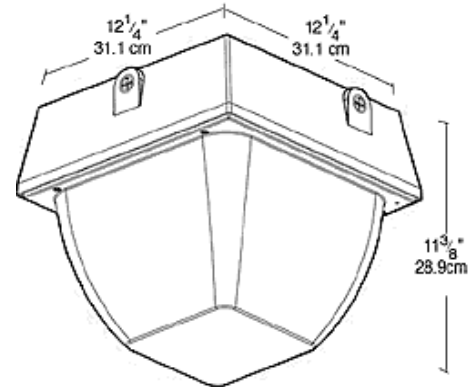

VAN5SH100QT/QI

JOB NAME: _____
 DATE: _____
 TYPE: _____

DESCRIPTION

Large size ceiling mount fixture: Increased wattage to 200W MH PS. Vertical lamp HID. Adjustable, 4-way glare guard & "No Bend" conduit entrance. Excellent heat control eliminates heat problems. Housing is die cast aluminum with clear vandalproof polycarbonate refractor. Lamps supplied.

DIMENSIONS

PHOTOMETRIC

Mounting Height	Multiplier	Watts	Multiplier	HPS	MH	CFL
8'	1.0	64				.3
9'	.8	84				.4
10'	.7	96				.5
12'	.4	100	.6			.6
14'	.3	150	1.0			.8
		175				.9

ORDERING INFORMATION

High Pressure Sodium
 Lamp supplied with fixture