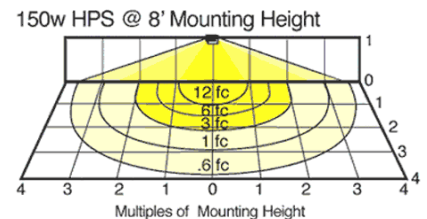

DIMENSIONS

PHOTOMETRIC

Mounting Height	Multiplier	Watts	Multiplier HPS	MH	CFL
8'	1.0	64			.3
9'	.8	84			.4
10'	.7	96			.5
12'	.4	100	.6	.6	
14'	.3	150	1.0	.8	
		175		.9	

ORDERING INFORMATION

High Pressure Sodium
Lamp supplied with fixture