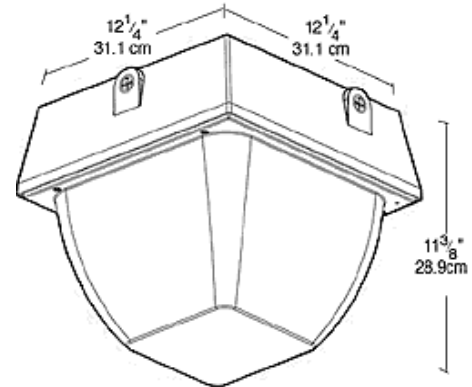

VAN5SH100QT/QR

JOB NAME: _____

DATE: _____

TYPE: _____

DESCRIPTION

Large size ceiling mount fixture: Increased wattage to 200W MH PS. Vertical lamp HID. Adjustable, 4-way glare guard & "No Bend" conduit entrance. Excellent heat control eliminates heat problems. Housing is die cast aluminum with clear vandalproof polycarbonate refractor. Lamps supplied.

DIMENSIONS

PHOTOMETRIC

Mounting Height	Multiplier	Watts	Multiplier HPS	MH	CFL
8'	1.0	64			.3
9'	.8	84			.4
10'	.7	96			.5
12'	.4	100	.6	.6	
14'	.3	150	1.0	.8	
		175		.9	

ORDERING INFORMATION

High Pressure Sodium
Lamp supplied with fixture