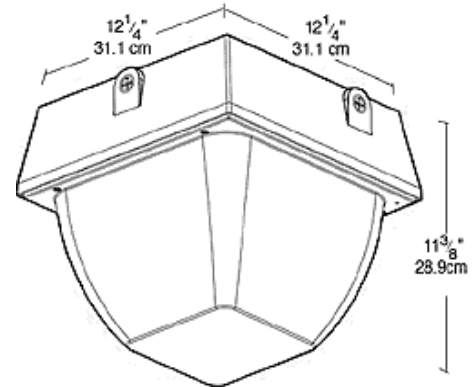

DESCRIPTION

Large size ceiling mount fixture: Increased wattage to 200W MH PS. Vertical lamp HID. Adjustable, 4-way glare guard & "No Bend" conduit entrance. Excellent heat control eliminates heat problems. Housing is die cast aluminum with clear vandalproof polycarbonate refractor. Lamps supplied.

SPECIFICATIONS

HID Quartz restrike:

Add suffix "/QR" to Van3 (50w restrike) or Van5 (100w restrike) for HOT restrike. Provides immediate illumination in case of momentary power failure

Housings:

Die cast aluminum with powder coat bronze or white finish

Reflectors / Backplate:

Heavy gauge cold rolled steel with high reflectance baked white enamel

Refractor:

Injection molded polycarbonate, designed for maximum structural strength

Screws:

Tamperproof center pin Torx-head and slotted Phillips head stainless steel screws provided. Be sure to order your Torx screwdriver (Catalog # VANDRIVER)

Sockets:

Medium base 4kv Pulse Rated Glazed porcelain

UL Listing:

Suitable for wet locations. Fixtures can be wired with 90° C supply wiring if supply wires are routed 3" away from ballast.

Patents:

The unique RAB VAN5 is protected by U.S. Patent D547,484; China Patent ZL200630133218.0; Taiwan Patent D121,295 and Canada Patent D115,523.

Quartz Restrike:

100W Quartz lamp provides immediate illumination in case of momentary power failure

Color:

White

Weight:

13.45

DIMENSIONS