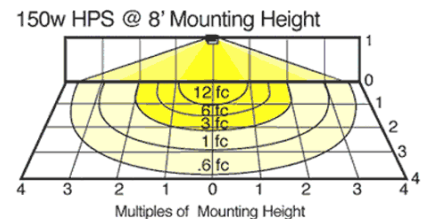

Quartz Restrike:

100W Quartz lamp provides immediate illumination in case of momentary power failure

Color:

White

Weight:

13.45

DIMENSIONS

PHOTOMETRIC