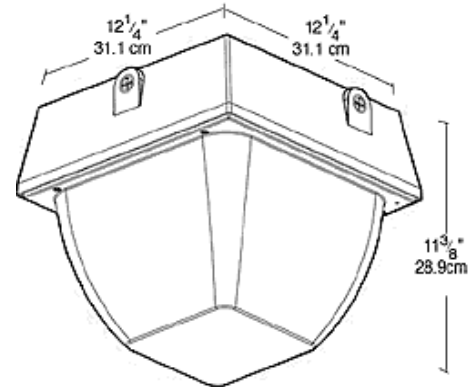

VAN5S150/PC

JOB NAME: _____

DATE: _____

TYPE: _____

DESCRIPTION

Large size ceiling mount fixture: Increased wattage to 200W MH PS. Vertical lamp HID. Adjustable, 4-way glare guard & "No Bend" conduit entrance. Excellent heat control eliminates heat problems. Housing is die cast aluminum with clear vandalproof polycarbonate refractor. Lamps supplied.

Photocontrol:

Button Photocontrol installed and wired for 120V

Color:

Bronze

Weight:

13.45

DIMENSIONS

PHOTOMETRIC