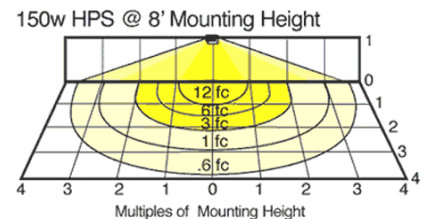

Photocontrol:

Button Photocontrol installed and wired for 120V

Color:

Bronze

Weight:

13.45

DIMENSIONS

PHOTOMETRIC