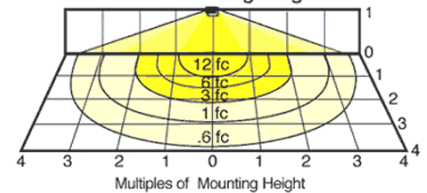

PHOTOMETRIC

150w HPS @ 8' Mounting Height

Mounting Height	Multiplier	Watts	Multiplier HPS	MH CFL
8'	1.0	64		.3
9'	.8	84		.4
10'	.7	96		.5
12'	.4	100	.6	.6
14'	.3	150	1.0	.8
		175		.9

ORDERING INFORMATION

High Pressure Sodium
Lamp supplied with fixture

Total Watts	Lamp Type	Lamp Base	Ballast
100	ED17	Medium	R-NPF 120V

Starting Amps/ Operating Amps			
120V	208V	240V	277V
3.1/2.1			

Input Watts	LAMP ANSI	Initial Lumens	Lamp Hours
115	S54	9500	24000

Factory Installed Options
Add suffix to Catalog Number

Swivel Photocontrol (/PCS)
Quartz Restrike (HPS & MH only) (/QR)

Mini Motion Sensor (/MS)
Button Photocontrol (/PC)

Note: Specifications may change without notice