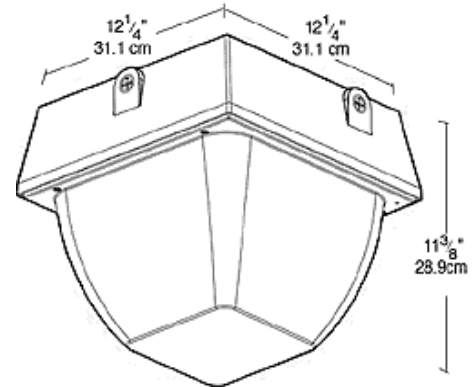

VAN5S100/QRW

JOB NAME: _____
 DATE: _____
 TYPE: _____

DESCRIPTION

Large size ceiling mount fixture: Increased wattage to 200W MH PS. Vertical lamp HID. Adjustable, 4-way glare guard & "No Bend" conduit entrance. Excellent heat control eliminates heat problems. Housing is die cast aluminum with clear vandalproof polycarbonate refractor. Lamps supplied.

Quartz Restrike:

100W Quartz lamp provides immediate illumination in case of momentary power failure

Color:

White

Weight:

12.5

DIMENSIONS

PHOTOMETRIC