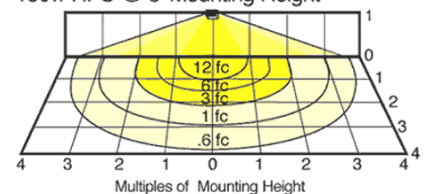

150w HPS @ 8' Mounting Height

| Mounting Height | Multiplier | Watts | Multiplier | HPS | MH | CFL |
|-----------------|------------|-------|------------|-----|----|-----|
| 8' | 1.0 | 64 | | | | .3 |
| 9' | .8 | 84 | | | | .4 |
| 10' | .7 | 96 | | | | .5 |
| 12' | .4 | 100 | .6 | | | .6 |
| 14' | .3 | 150 | 1.0 | | | .8 |
| | | 175 | | | | .9 |