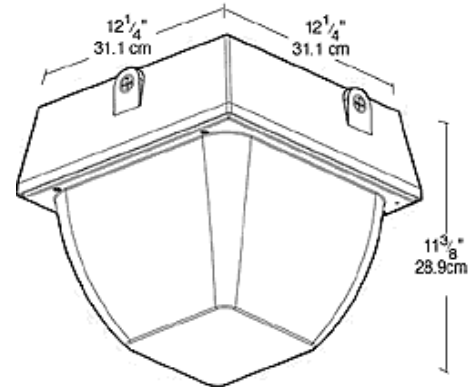

DATE: _____

TYPE: _____

DESCRIPTION

Large size ceiling mount fixture: Increased wattage to 200W MH PS. Vertical lamp HID. Adjustable, 4-way glare guard & "No Bend" conduit entrance. Excellent heat control eliminates heat problems. Housing is die cast aluminum with clear vandalproof polycarbonate refractor. Lamps supplied.

SPECIFICATIONS

HID Quartz restrike:

Add suffix "/QR" to Van3 (50w restrike) or Van5 (100w restrike) for HOT restrike. Provides immediate illumination in case of momentary power failure

Housings:

Die cast aluminum with powder coat bronze or white finish

Reflectors / Backplate:

Heavy gauge cold rolled steel with high reflectance baked white enamel

Refractor:

Injection molded polycarbonate, designed for maximum structural strength

Screws:

Tamperproof center pin Torx-head and slotted Phillips head stainless steel screws provided. Be sure to order your Torx screwdriver (Catalog # VANDRIVER)

Sockets:

Medium base 4kv Pulse Rated Glazed porcelain

UL Listing:

Suitable for wet locations. Fixtures can be wired with 90° C supply wiring if supply wires are routed 3" away from ballast.

Patents:

The unique RAB VAN5 is protected by U.S. Patent D547,484; China Patent ZL200630133218.0; Taiwan Patent D121,295 and Canada Patent D115,523.

Quartz Restrike:

100W Quartz lamp provides immediate illumination in case of momentary power failure

Color:

Bronze

Weight:

12.5

DIMENSIONS