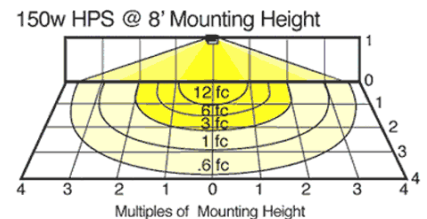

Patents:

The unique RAB VAN5 is protected by U.S. Patent D547,484; China Patent ZL200630133218.0; Taiwan Patent D121,295 and Canada Patent D115,523.

Color:

Bronze

Weight:

12.5

DIMENSIONS

PHOTOMETRIC