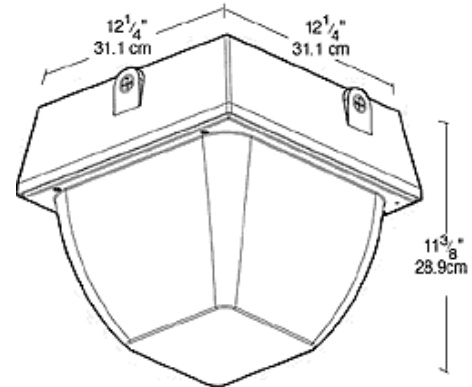

VAN5S100

JOB NAME: _____

DATE: _____

TYPE: _____

DESCRIPTION

Large size ceiling mount fixture: Increased wattage to 200W MH PS. Vertical lamp HID. Adjustable, 4-way glare guard & "No Bend" conduit entrance. Excellent heat control eliminates heat problems. Housing is die cast aluminum with clear vandalproof polycarbonate refractor. Lamps supplied.

SPECIFICATIONS

HID Quartz restrike:

Add suffix "/QR" to Van3 (50w restrike) or Van5 (100w restrike) for HOT restrike. Provides immediate illumination in case of momentary power failure

Housings:

Die cast aluminum with powder coat bronze or white finish

Reflectors / Backplate:

Heavy gauge cold rolled steel with high reflectance baked white enamel

Refractor:

Injection molded polycarbonate, designed for maximum structural strength

Sockets:

Medium base 4kv Pulse Rated Glazed porcelain

Screws:

Tamperproof center pin Torx-head and slotted Phillips head stainless steel screws provided. Be sure to order your Torx screwdriver (Catalog # VANDRIVER)

UL Listing:

Suitable for wet locations. Fixtures can be wired with 90° C supply wiring if supply wires are routed 3" away from ballast.

Patents:

The unique RAB VAN5 is protected by U.S. Patent D547,484; China Patent ZL200630133218.0; Taiwan Patent D121,295 and Canada Patent D115,523.

Color:

Bronze

Weight:

12.5

DIMENSIONS