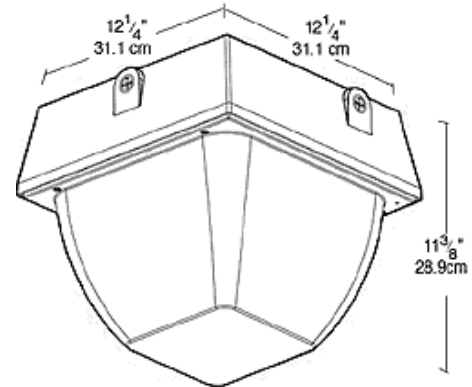

Quad Tap:

Fixture works with 120, 208, 240, and 277 volts

Color:

Bronze

Weight:

9.5

DIMENSIONS

PHOTOMETRIC