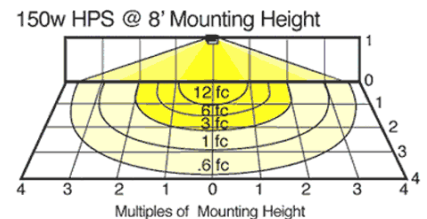

Quad Tap:

Fixture works with 120, 208, 240, and 277 volts

Color:

Bronze

Weight:

9.5

DIMENSIONS

PHOTOMETRIC