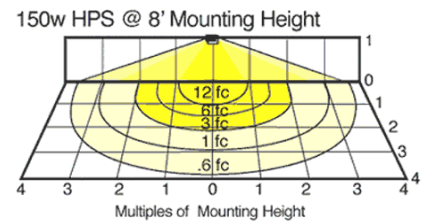

Quad Tap:

Fixture works with 120, 208, 240, and 277 volts

Color:

White

Weight:

9.5

DIMENSIONS

PHOTOMETRIC