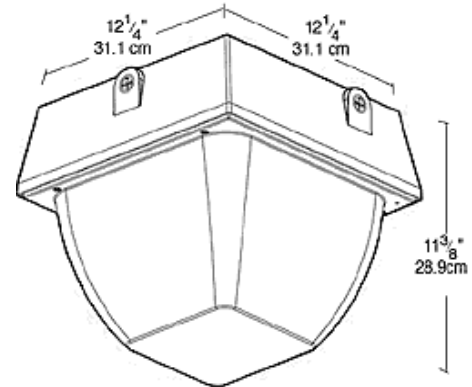

Quad Tap:

Fixture works with 120, 208, 240, and 277 volts

Color:

White

Weight:

9.5

DIMENSIONS

PHOTOMETRIC