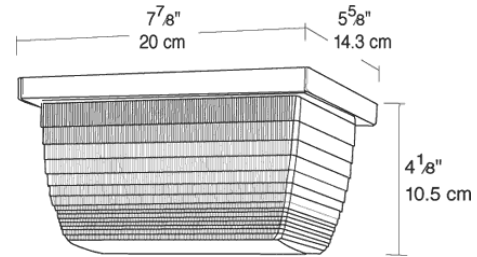

VAN1F9W

JOB NAME: _____

DATE: _____

TYPE: _____

DESCRIPTION

Compact fixture: 7, 9, 13, or 14 watt fluorescent. Reflector is die-formed heavy gauge steel in white finish with clear vandalproof polycarbonate refractor. CFL lamp supplied.

0

Lens:

White

Patents:

RAB sensor and fixture designs are protected under U.S. and International Intellectual Property laws

Photocontrol:

Button Photocontrol requires mounting back box. Product number VAN1BB

Color:

Clear

Weight:

2.58

DIMENSIONS

PHOTOMETRIC

75w Incandescent @ 8' Mounting Height

| Mounting Height | Multiplier |
|-----------------|------------|
| 8' | 1.0 |
| 9' | .8 |
| 10' | .7 |
| 12' | .4 |
| 14' | .3 |