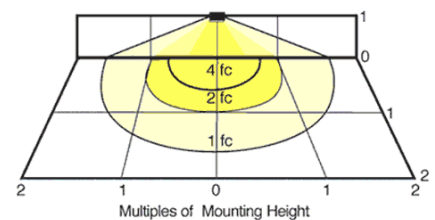

Color:

Clear

Weight:

2.58

DIMENSIONS

PHOTOMETRIC

75w Incandescent @ 8' Mounting Height

| Mounting Height | Multiplier |
|-----------------|------------|
| 8' | 1.0 |
| 9' | .8 |
| 10' | .7 |
| 12' | .4 |
| 14' | .3 |