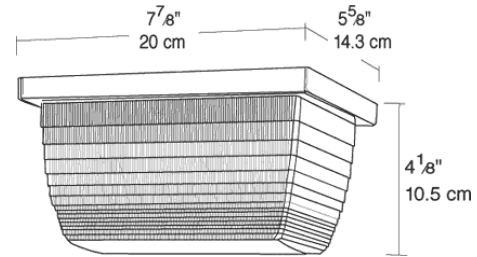

0

Lens:

Clear

Patents:

RAB sensor and fixture designs are protected under U.S. and International Intellectual Property laws

Photocontrol:

Button Photocontrol requires mounting back box. Product number VAN1BB

Color:

Clear

Weight:

2.58

DIMENSIONS

PHOTOMETRIC

75w Incandescent @ 8' Mounting Height

Mounting Height	Multiplier
8'	1.0
9'	.8
10'	.7
12'	.4
14'	.3