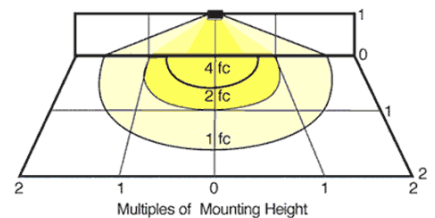

Color:

Clear

Weight:

2.58

DIMENSIONS

PHOTOMETRIC

75w Incandescent @ 8' Mounting Height

Mounting Height	Multiplier
8'	1.0
9'	.8
10'	.7
12'	.4
14'	.3