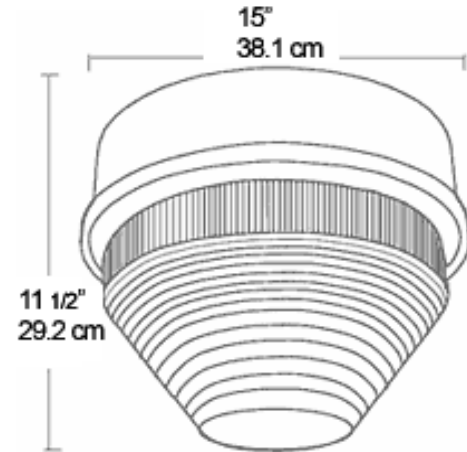

E2:

Wired for 277V

Patents:

Pat. D547,484

Color:

White

Weight:

16.18

DIMENSIONS

ORDERING INFORMATION

Compact Fluorescent
Lamp supplied with fixture

Total Watts	Lamp Type	Lamp Base	Ballast	Starting Amps/ Operating Amps				Input Watts	LAMP ANSI	Initial Lumens	Lamp Hours
				120V	208V	240V	277V				
42	42W Triple	GX24q-4	Elec HPF QT	0.38	0.3	0.2	0.17	46	0	3200	12000