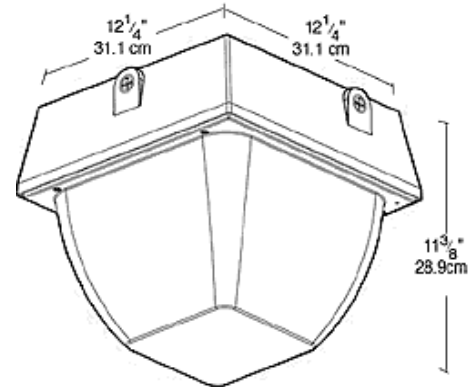

VAN5F84QTW/E2

JOB NAME: _____
DATE: _____
TYPE: _____

DESCRIPTION

SPECIFICATIONS

Backup Battery

Bodine "Coldpak" operates CFL lamp for 90 minutes after power failure. Maintenance free NiCad battery lasts 7-10 years. Rated -18° C to +55° C

Refractor:

Injection molded polycarbonate, designed for maximum structural strength

Ballast Minimum Starting Temperature:

0° F

UL Listing:

Suitable for wet locations. Fixtures can be wired with 90° C supply wiring if supply wires are routed 3" away from ballast.

E2:

Wired for 277V

Patents:

Pat. D547,484

Color:

White

Weight:

12.67

DIMENSIONS

ORDERING INFORMATION

Compact Fluorescent
Lamp supplied with fixture

Total Watts	Lamp Type	Lamp Base	Ballast	Starting Amps/ Operating Amps				Input Watts	LAMP ANSI	Initial Lumens	Lamp Hours
				120V	208V	240V	277V				
84	2-42W Triple	GX24q-4	Elec HPF QT	0.78	0.5	0.5	0.33	93		6400	12000

Factory Installed Options
Add suffix to Catalog Number

Note: Specifications may change without notice