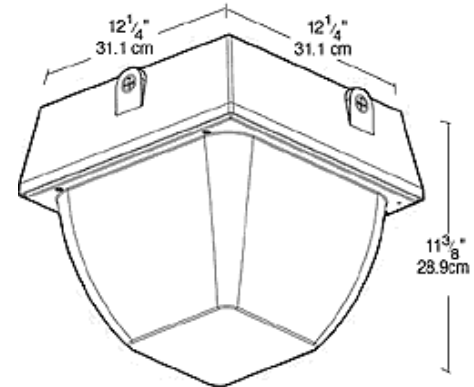

VAN5F84QTW/E1

JOB NAME: _____

DATE: _____

TYPE: _____

DESCRIPTION

SPECIFICATIONS

Backup Battery

Bodine "Coldpak" operates CFL lamp for 90 minutes after power failure. Maintenance free NiCad battery lasts 7-10 years. Rated -18° C to +55° C

Refractor:

Injection molded polycarbonate, designed for maximum structural strength

Ballast Minimum Starting Temperature:

0° F

UL Listing:

Suitable for wet locations. Fixtures can be wired with 90° C supply wiring if supply wires are routed 3" away from ballast.

E1:

Wired for 120V

Patents:

Pat. D547,484

Color:

White

Weight:

12.67

DIMENSIONS

ORDERING INFORMATION

Compact Fluorescent
Lamp supplied with fixture

Total Watts	Lamp Type	Lamp Base	Ballast	Starting Amps/ Operating Amps				Input Watts	LAMP ANSI	Initial Lumens	Lamp Hours
				120V	208V	240V	277V				
84	2-42W Triple	GX24q-4	Elec HPF QT	0.78	0.5	0.5	0.33	93		6400	12000

Factory Installed Options
Add suffix to Catalog Number

Note: Specifications may change without notice

RAB Lighting, Inc. • 170 Ludlow Ave • Northvale, NJ 07647 • Tel: 888 RAB-1000 • Fax: 888 RAB-1232 • www.rabweb.com
© 2009