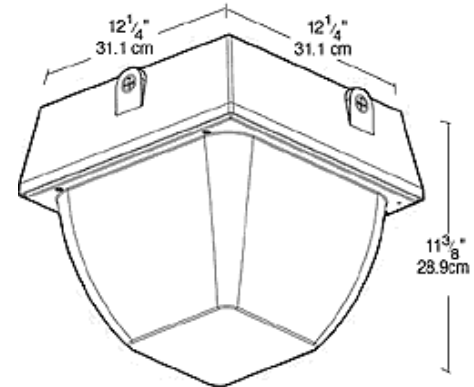

VAN5F64QT/E2

JOB NAME: _____

DATE: _____

TYPE: _____

DESCRIPTION

SPECIFICATIONS

Backup Battery

Bodine "Coldpak" operates CFL lamp for 90 minutes after power failure. Maintenance free NiCad battery lasts 7-10 years. Rated -18° C to +55° C

Refractor:

Injection molded polycarbonate, designed for maximum structural strength

Ballast Minimum Starting Temperature:

0° F

UL Listing:

Suitable for wet locations. Fixtures can be wired with 90° C supply wiring if supply wires are routed 3" away from ballast.

E2:

Wired for 277V

Patents:

Pat. D547,484

Color:

Bronze

Weight:

12.2

DIMENSIONS

ORDERING INFORMATION

Compact Fluorescent
Lamp supplied with fixture

Total Watts	Lamp Type	Lamp Base	Ballast	Starting Amps/ Operating Amps				Input Watts	LAMP ANSI	Initial Lumens	Lamp Hours
				120V	208V	240V	277V				
64	2-32W Triple	GX24q-3	Elec HPF QT	0.57			0.25	36		4800	12000

Factory Installed Options
Add suffix to Catalog Number

Note: Specifications may change without notice

RAB Lighting, Inc. • 170 Ludlow Ave • Northvale, NJ 07647 • Tel: 888 RAB-1000 • Fax: 888 RAB-1232 • www.rabweb.com
© 2009