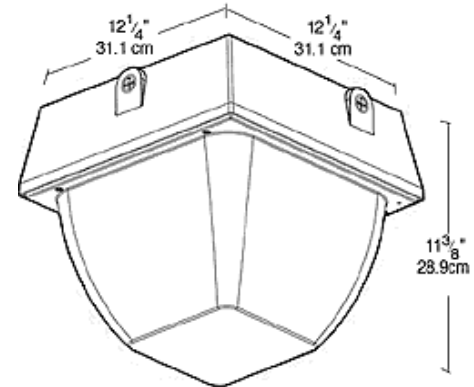

VAN5F64QT/E1

JOB NAME: _____

DATE: _____

TYPE: _____

DESCRIPTION

SPECIFICATIONS

Backup Battery

Bodine "Coldpak" operates CFL lamp for 90 minutes after power failure. Maintenance free NiCad battery lasts 7-10 years. Rated -18° C to +55° C

Refractor:

Injection molded polycarbonate, designed for maximum structural strength

Ballast Minimum Starting Temperature:

0° F

UL Listing:

Suitable for wet locations. Fixtures can be wired with 90° C supply wiring if supply wires are routed 3" away from ballast.

E1:

Wired for 120V

Patents:

Pat. D547,484

Color:

Bronze

Weight:

12.2

DIMENSIONS

ORDERING INFORMATION

Compact Fluorescent
Lamp supplied with fixture

Total Watts	Lamp Type	Lamp Base	Ballast	Starting Amps/ Operating Amps				Input Watts	LAMP ANSI	Initial Lumens	Lamp Hours
				120V	208V	240V	277V				
64	2-32W Triple	GX24q-3	Elec HPF QT	0.57			0.25	36		4800	12000

Factory Installed Options
Add suffix to Catalog Number

Note: Specifications may change without notice

RAB Lighting, Inc. • 170 Ludlow Ave • Northvale, NJ 07647 • Tel: 888 RAB-1000 • Fax: 888 RAB-1232 • www.rabweb.com
© 2009