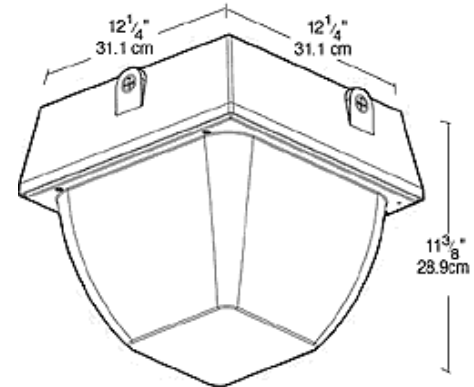

E2:

Wired for 277V

Patents:

Pat. D547,484

Color:

White

Weight:

12.2

DIMENSIONS

ORDERING INFORMATION

Compact Fluorescent
Lamp supplied with fixture

| Total Watts | Lamp Type | Lamp Base | Ballast | Starting Amps/ Operating Amps | | | | Input Watts | LAMP ANSI | Initial Lumens | Lamp Hours |
|----------------|-----------------|--------------|-------------|-------------------------------|------|------|------|----------------|--------------|-------------------|---------------|
| | | | | 120V | 208V | 240V | 277V | | | | |
| 64 | 2-32W Triple | GX24q-3 | Elec HPF QT | 0.57 | | | 0.25 | 36 | | 4800 | 12000 |