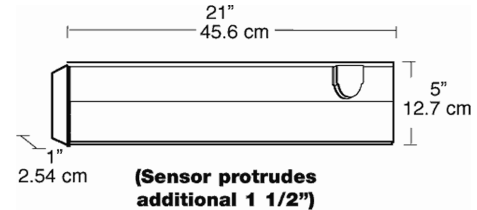

SPECIFICATIONS

Detection Zone:

120° by 30', aimable

Fixture Finish:

Bright white epoxy powder coating

Fixture Housing:

Formed sheet metal with translucent styrene lens

Fixture Sockets:

Switching Capacity:

500 watts Incandescent or 250 watts Fluorescent

Color:

White

Weight:

1.67

DIMENSIONS

ORDERING INFORMATION