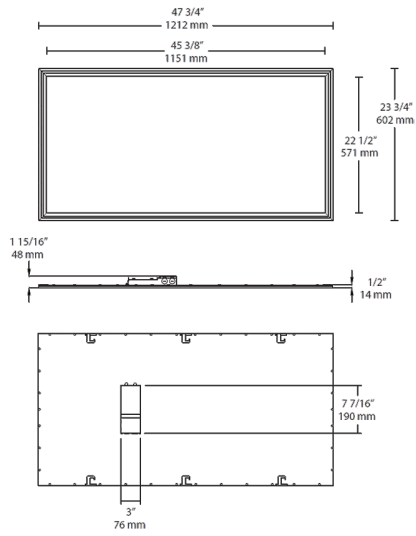

Dimensions

Features

Perfect for shallow plenums

Even and diffuse ambient illumination, ideal for spaces where glare-free lighting is required

0-10V dimmable driver, standard