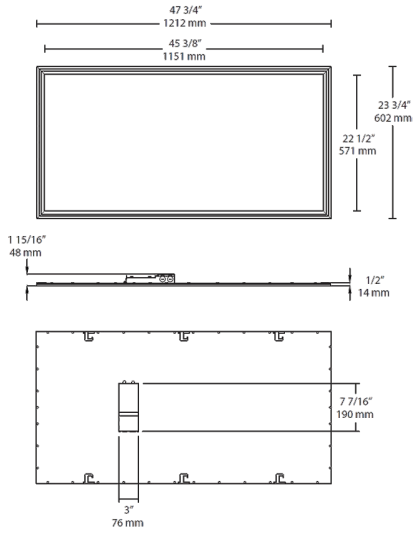

Dimensions

Features

Perfect for shallow plenums

Even and diffuse ambient illumination, ideal for spaces where glare-free lighting is required

0-10V dimmable driver, standard