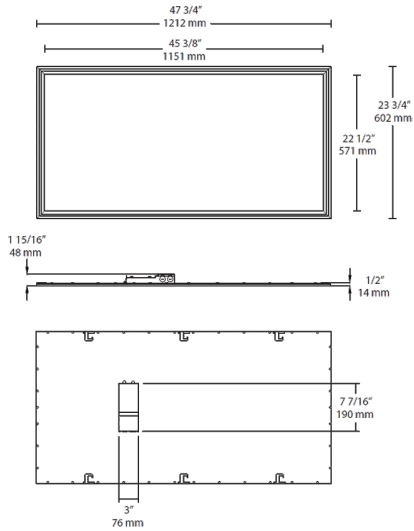

Dimensions

Features

- Perfect for shallow plenums
- Even and diffuse ambient illumination, ideal for spaces where glare-free lighting is required
- 0-10V dimmable driver, standard

Ordering Matrix

Family	Size	Watts	Color Temp	Dimming	Lightcloud
EZPAN	2X4	50	N	/D10	
	2X4 = 2' x 4'	40 = 40W 50 = 50W	Y = 3000K (Warm) YN = 3500K (Warm Neutral) N = 4000K (Neutral) Blank = 5000K (Cool)	/D10 = Dimmable	Blank = No Lightcloud /LC = Lightcloud