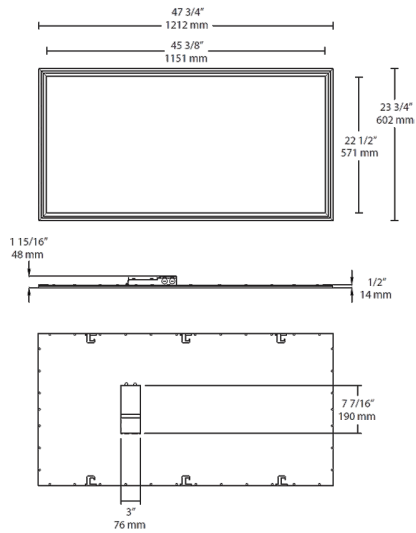

Dimensions

Features

Perfect for shallow plenums

Even and diffuse ambient illumination, ideal for spaces where glare-free lighting is required

0-10V dimmable driver, standard