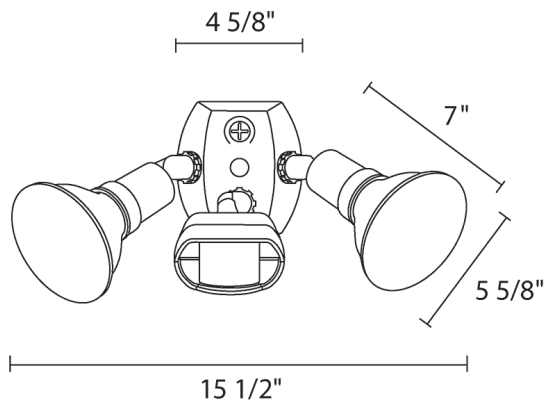

Dimensions

Features

- Two CCT-Selectable PAR38s
- 110° view sensor
- 6 Hour protected manual override
- EZ Plate Universal cover fits all boxes

Ordering Matrix

Family	Detection	Flood Type	Finish	Lamps/Wattages/CCT
GT	500	R		/L

500 = 110° View   R = 120V R90 Flood   **Blank** = Black   /L = 2-Edison Base PAR38 Lamps, 38W, Adjustable CCT: 3000/4000/5000K
W = White