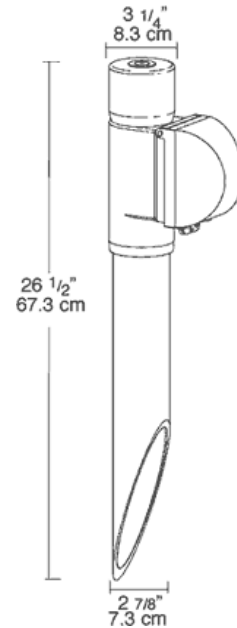

SPECIFICATIONS

Materials:

Post: PVC Cap: ABS In-Use Cover: Clear
PVC MP Adapter: ABS Junction Box:
Polycarbonate

Set Screw:

Locks cap to post and prevents rotation

UL Listing:

Suitable for wet locations. Fixtures with ground wire must be used

Patents:

RAB sensor and fixture designs are protected under U.S. and International Intellectual Property laws

Color:

White

Weight:

3.75

DIMENSIONS

Note: Specifications may change without notice