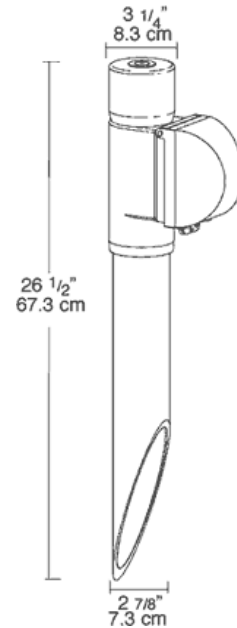

SPECIFICATIONS

Materials:

Post: PVC Cap: ABS In-Use Cover: Clear
PVC MP Adapter: ABS Junction Box:
Polycarbonate

Set Screw:

Locks cap to post and prevents rotation

UL Listing:

Suitable for wet locations. Fixtures with
ground wire must be used

Patents:

RAB sensor and fixture designs are
protected under U.S. and International
Intellectual Property laws

Color:

Black

Weight:

3.75

DIMENSIONS

Note: Specifications may change without notice