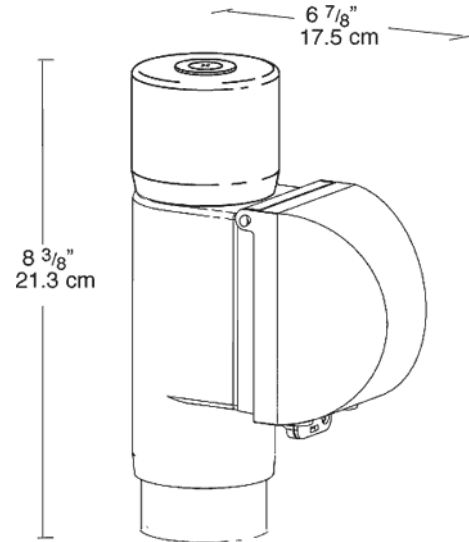

RAB LIGHTING TACW

JOB NAME: _____
DATE: _____
TYPE: _____

DESCRIPTION

Weatherproof cover with Mighty Post Adapter section for use with Mighty Posts for self standing use in the yard. Adapter section and cap made from the same tough ABS as our posts. Fits 2 1/2" pipe for a DIY post. Cap and close up plug supplied.

SPECIFICATIONS

Materials:

Post: PVC Cap: ABS In-Use Cover: Clear
PVC MP Adapter: ABS Junction Box:
Polycarbonate

Set Screw:

Locks cap to post and prevents rotation

UL Listing:

Suitable for wet locations. Fixtures with
ground wire must be used

Patents:

RAB sensor and fixture designs are
protected under U.S. and International
Intellectual Property laws

Color:

White

Weight:

1.15

DIMENSIONS

Note: Specifications may change without notice