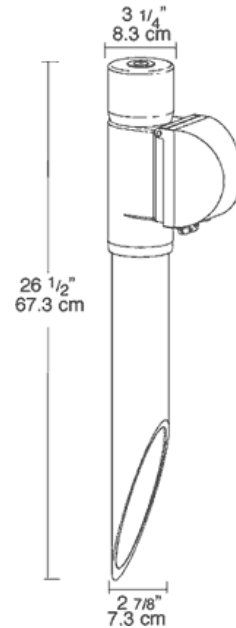

MPPVG

JOB NAME: _____

DATE: _____

TYPE: _____

DESCRIPTION

19" Mighty Post Plus with Mighty Post Adapter section and Blank cover is everything you need for a self-standing electrical outlet. Lets you install an In-Use Outlet or most other rectangular covers on a Mighty Post. Adapter made from tough ABS. Post top and blank ABS plate in matching color included.

SPECIFICATIONS

Materials:

Post: PVC Cap: ABS In-Use Cover: Clear
PVC MP Adapter: ABS Junction Box:
Polycarbonate

Set Screw:

Locks cap to post and prevents rotation

UL Listing:

Suitable for wet locations. Fixtures with ground wire must be used

Patents:

RAB sensor and fixture designs are protected under U.S. and International Intellectual Property laws

Color:

Verde green

Weight:

3.55

DIMENSIONS

Note: Specifications may change without notice