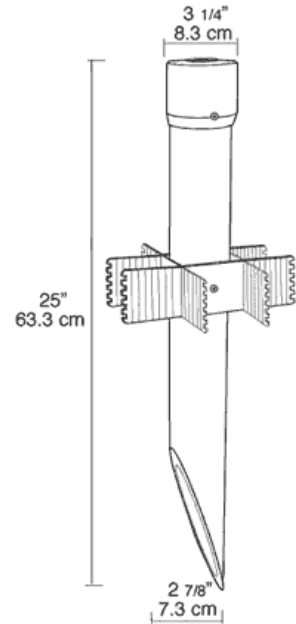

MP25B

JOB NAME: _____

DATE: _____

TYPE: _____

DESCRIPTION

Extra long 25" PVC mounting post for ground mounted HID landscape lighting. Perfect for heavier HPS and Metal Halide Floodlights. Post is 2 1/2" pipe (2 7/8" O.D.) In-ground stabilizing grid included.

SPECIFICATIONS

Post Materials:

UL Schedule 40 PVC pipe

Set Screw:

Locks cap to post and prevents rotation

UL Listing:

Suitable for wet locations. Fixtures with ground wire must be used

Cap:

PVC

Patents:

Pat. D424,524

Color:

Black

Weight:

2.55

DIMENSIONS