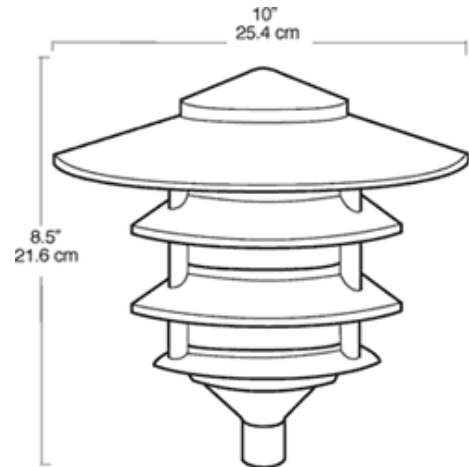

LL23B

JOB NAME: _____

DATE: _____

TYPE: _____

DESCRIPTION

Rugged die cast aluminum 6" diameter housings. Threaded, gasketed clear glass globe for durable weatherproofing and easy relamping. 1" long, 1/2" threaded nipple included for easy mounting. 100 watt max. Lamp not supplied.

Housing:

Die cast aluminum housing with powder coat finish

Mounting Stem:

Accessory 12" mounting stem with 1/2" threads on both ends available

UL Listing:

Suitable for wet locations. Suitable for mounting within 4 feet of the ground

Patents:

RAB sensor and fixture designs are protected under U.S. and International Intellectual Property laws.

Color:

Black

Weight:

4.15

DIMENSIONS

ORDERING INFORMATION