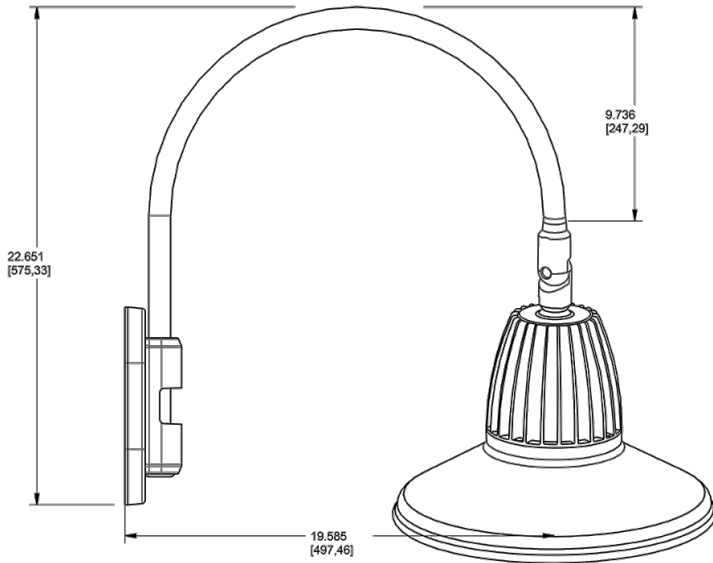

GSA Schedule:

Suitable in accordance with FAR Subpart 25.4.

Custom

Equivalency:

The GN4LED26 is equivalent in delivered lumens 120W incandescent, 75W MH or 42W CFL.

California Title 24:

Goosenecks complies with 2013 California Title 24 building and electrical codes as a commercial outdoor non-pole-mounted fixture < 30 Watts when used with a photosensor control. Select catalog number PCS900(120V) or PCS900/277 to order a photosensor.

Technical Specifications (continued)

Custom

Patents:

The design of the Gooseneck is protected by patents pending in US, Canada, China and Taiwan.

Dimensions

Features

- Adjustable 45° swivel joint
- Superior heat sink
- Die-cast aluminum housing
- 5 year LED warranty