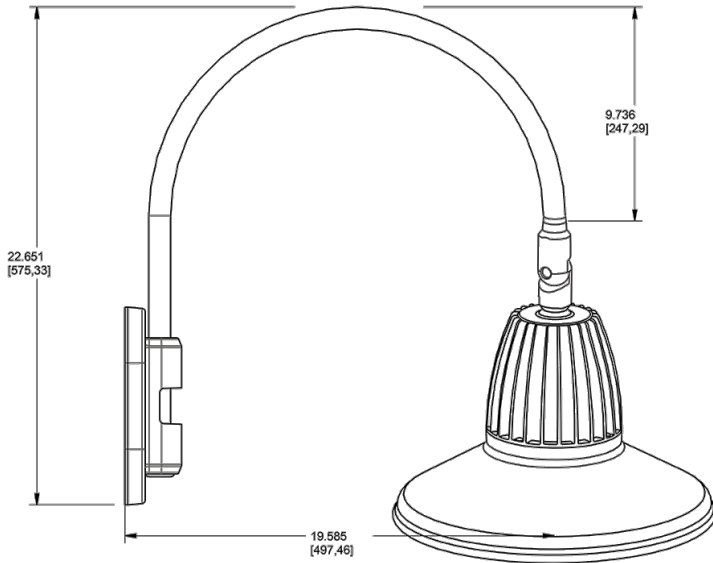

#### California Title 24:

Goosenecks complies with 2013 California Title 24 building and electrical codes as a commercial outdoor non-pole-mounted fixture < 30 Watts when used with a photosensor control. Select catalog number PCS900(120V) or PCS900/277 to order a photosensor.

### Dimensions