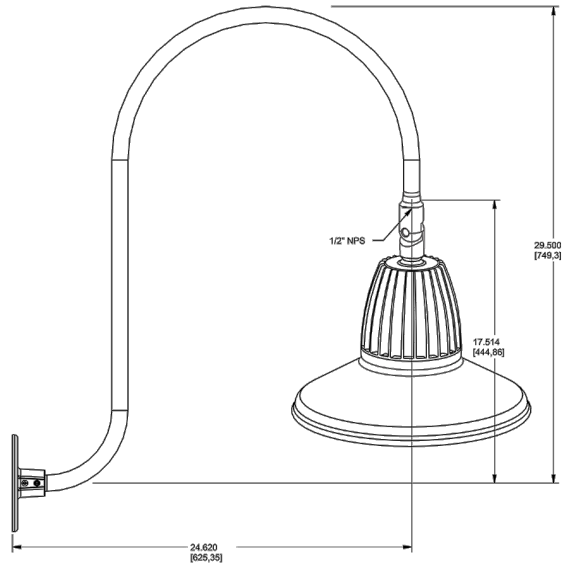

#### California Title 24:

Goosenecks complies with 2013 California Title 24 building and electrical codes as a commercial outdoor non-pole-mounted fixture < 30 Watts when used with a photosensor control. Select catalog number PCS900(120V) or PCS900/277 to order a photosensor.

### Dimensions